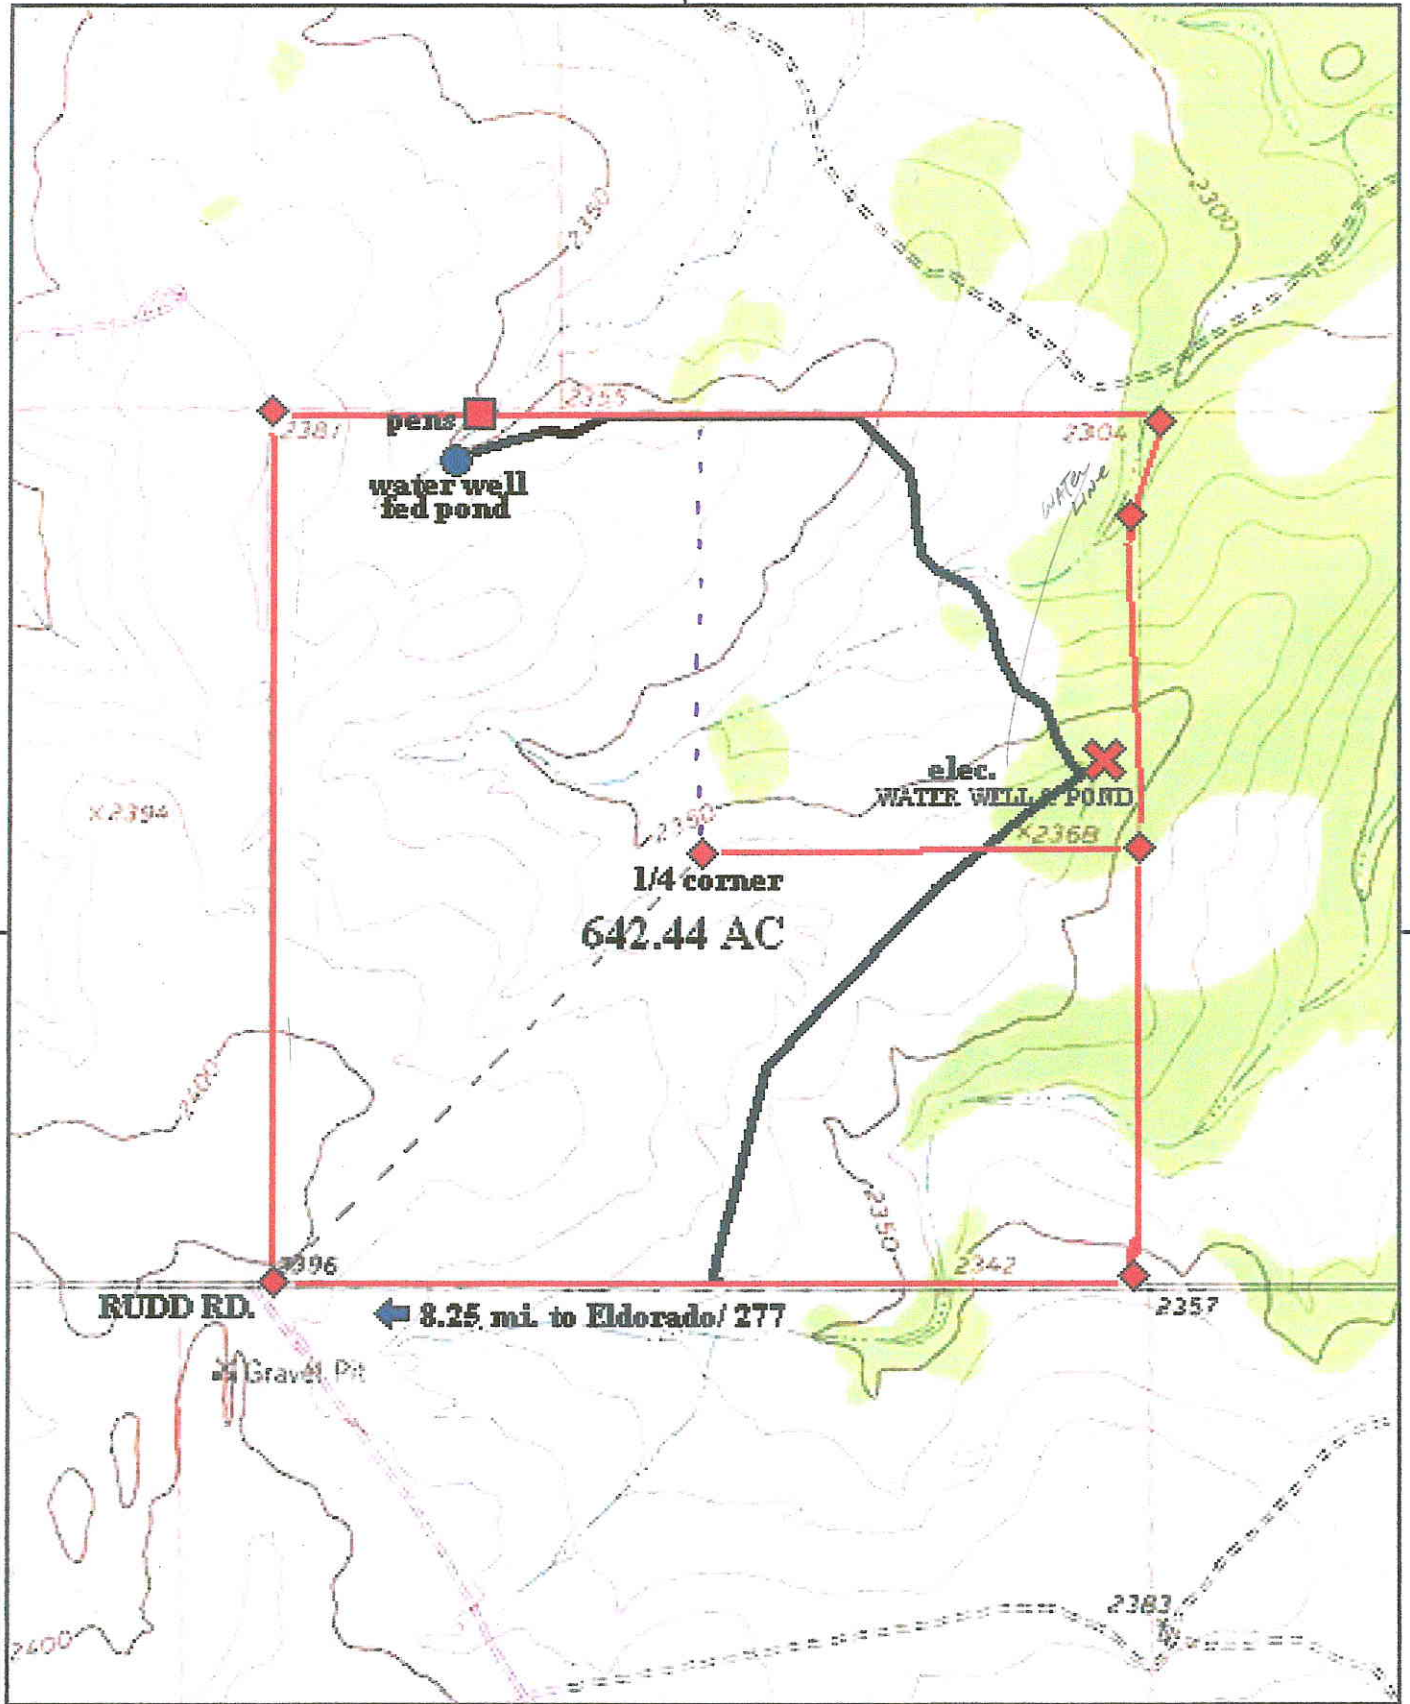

WGS84 100°29'00" W

30°56'00" N

30°56'00" N

WGS84 100°29'00" W

TN MN
6 1/2°

Map created with TOPO!® ©2003 National Geographic (www.nationalgeographic.com/topo)